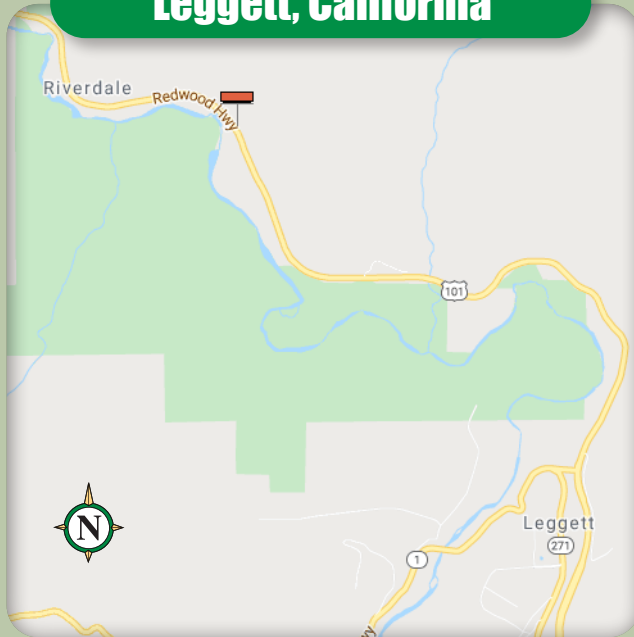

# Available Bulletin

East side of Hwy 101, 2.7mi north of Leggett

## Leggett, California

## L-A078 P-1

4' x 16' Bulletin

Facing	South
GPS Coordinates	39.885854, -123.736388
Illuminated	No
Impressions	/ week

This display is one of the very few options for advertisers between Laytonville and Fortuna reaching the highly coveted Hwy 101 traffic. The unit is at eye level located on the outside of a curve and with the redwood canopy as the backdrop, this sign allows your message to really “pop”.