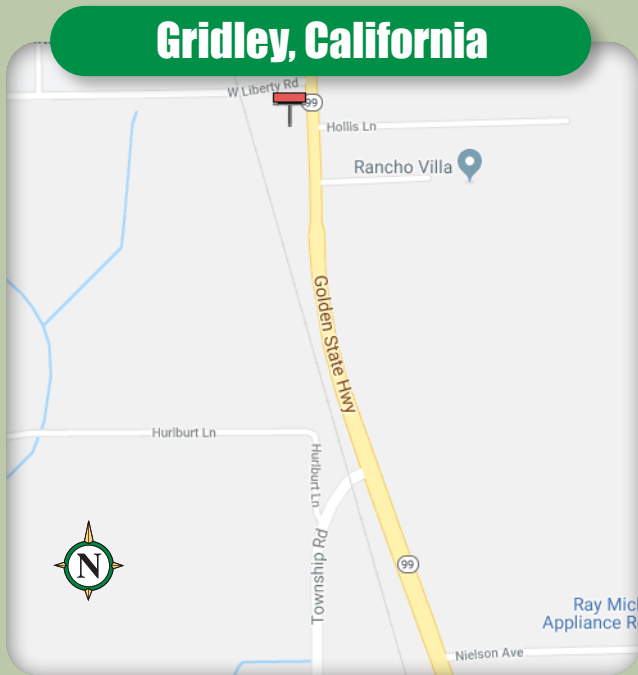

Available Bulletin

West side of Hwy 99, 1700' north of Township Rd

Gridley, California

L-A075 P-1

12' x 24' Bulletin

Facing	South
GPS Coordinates	39.348225, -121.688045
Illuminated	Yes
Impressions	45,089 / week