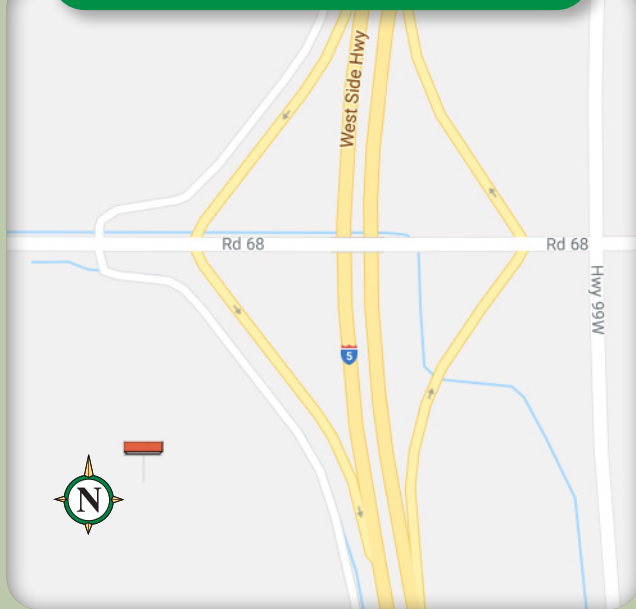

# Available Bulletin

West side of I-5, 900' south of Road 68 Overcrossing

## Willows, California

## L-A067 P-1 & P-2

20' x 72' Bulletin

Facing	South
GPS Coordinates	39.404613, -122.198488
Illuminated	Yes
Impressions	94,893 / week

This large display communicates to all northbound I-5 travelers heading towards Redding and beyond.