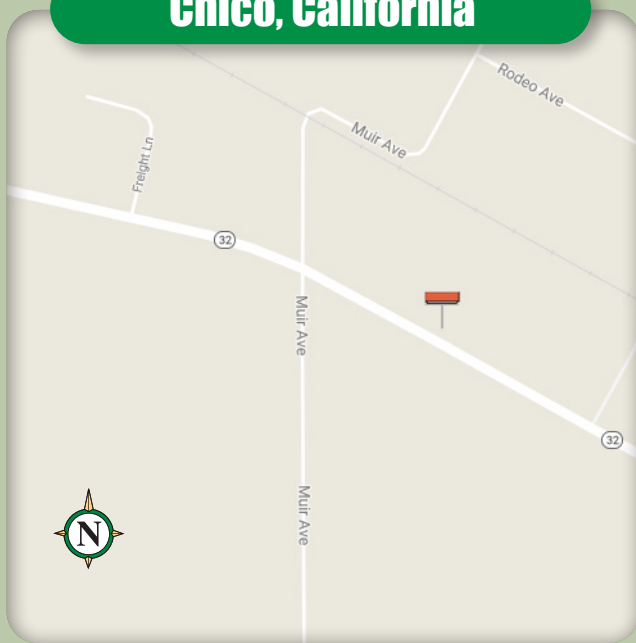

Available Bulletin

North side of Hwy 32, 700' east of Muir Ave

Chico, California

L-A058 P-2

12' x 24' Bulletin

Facing	East
GPS Coordinates	39.749733, -121.901133
Illuminated	Yes
Impressions	42,815 / week

This great new display is brightly illuminated for night travelers and catches all outbound traffic on Highway 32 heading towards Orland and I-5.