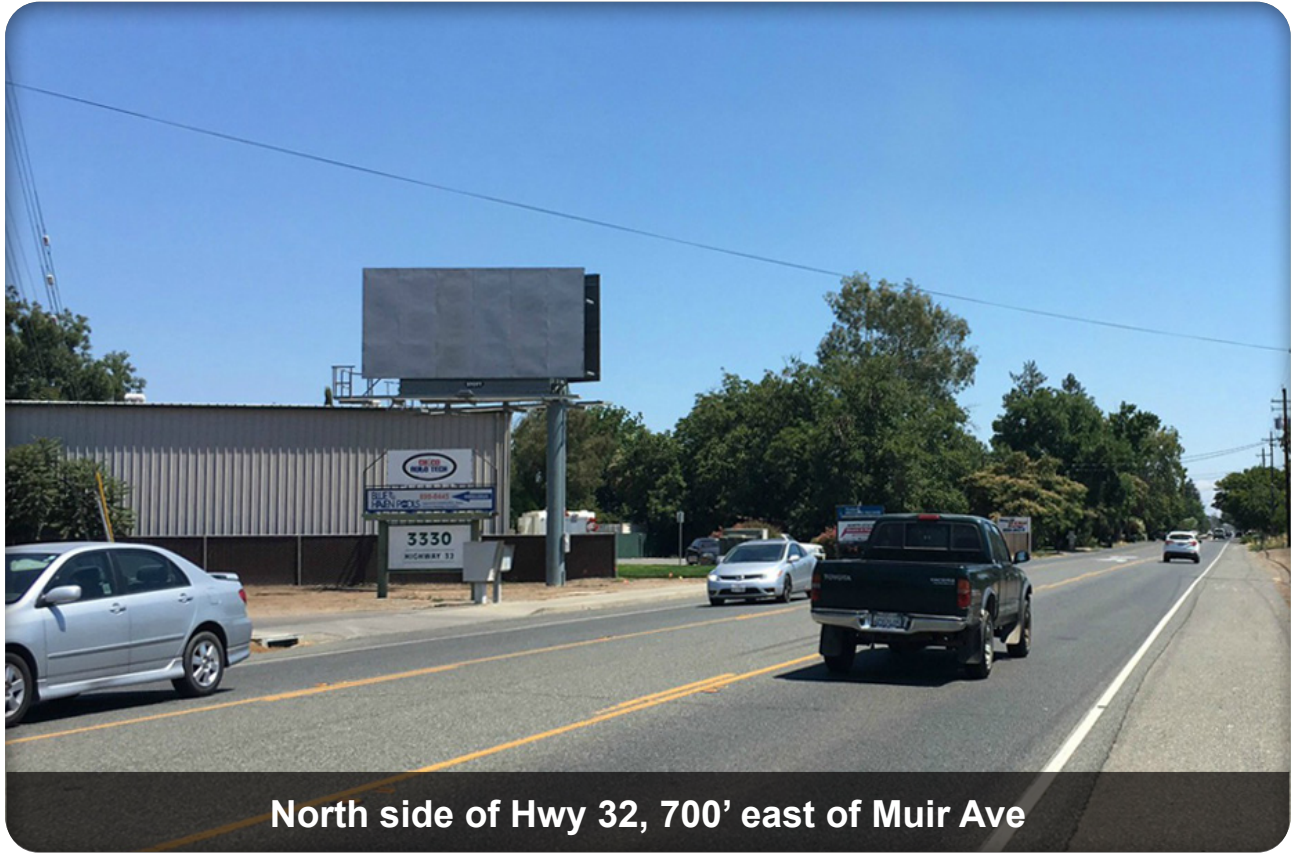

Available Bulletin

North side of Hwy 32, 700' east of Muir Ave

Chico, California

L-A058 P-1

12' x 24' Bulletin

Facing	West
GPS Coordinates	39.749733, -121.901133
Illuminated	Yes
Impressions	32,129 / week

This great new 12' x 24' display is brightly illuminated for night time travelers and catches all inbound traffic on Highway 32 just past Muir Avenue.