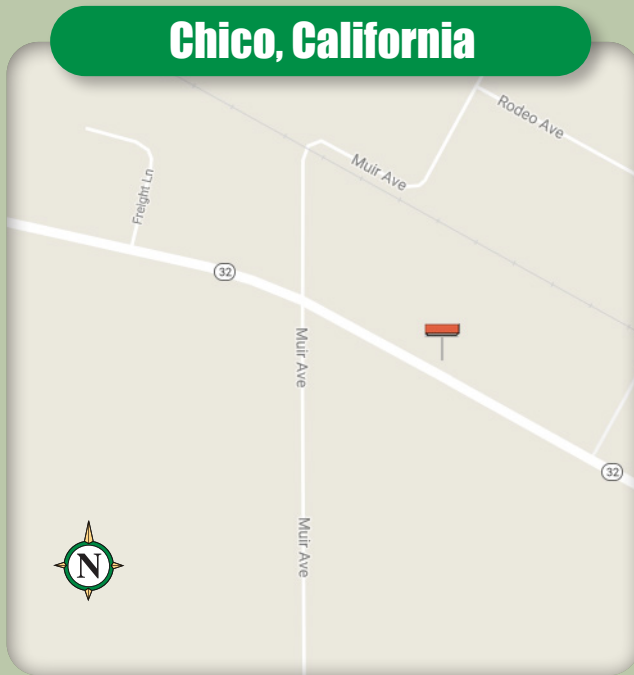

Available Bulletin

North side of Hwy 32, 700' east of Muir Ave

Chico, California

L-A058 P-1

12' x 24' Bulletin

Facing	West
GPS Coordinates	39.749733, -121.901133
Illuminated	Yes
Impressions	32,129 / week

This great new 12' x 24' display is brightly illuminated for night time travelers and catches all inbound traffic on Highway 32 just past Muir Avenue.