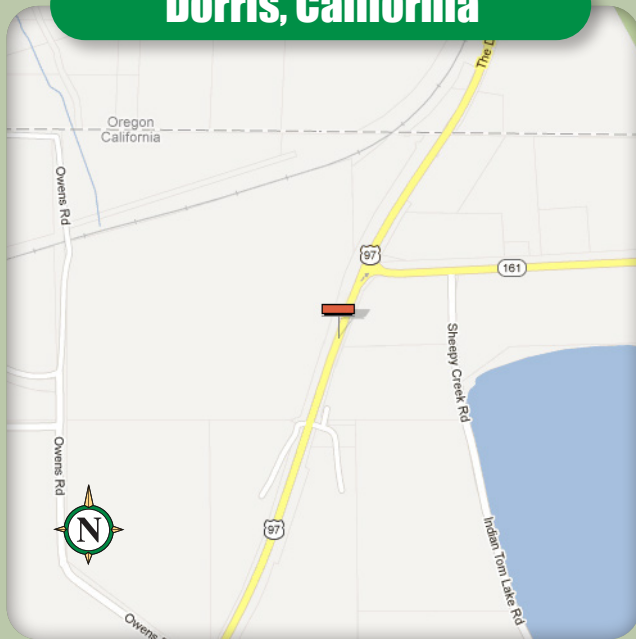

Available Bulletin

East side of Hwy 97, 780' south of Hwy 161 Junction

Dorris, California

L-A025 P-1

12' x 24' Bulletin

Facing	South
GPS Coordinates	41.997868, -121.892502
Illuminated	Yes
Impressions	14,542 / week

This newly refurbished sign reads to all traffic leaving California just before the State line heading towards Klamath Falls, Bend, and the Eastern tier of the Cascades.

P.O. Box 7209 | Chico, CA 95927 | (530) 342-3235 | Fax: (530) 342-0712