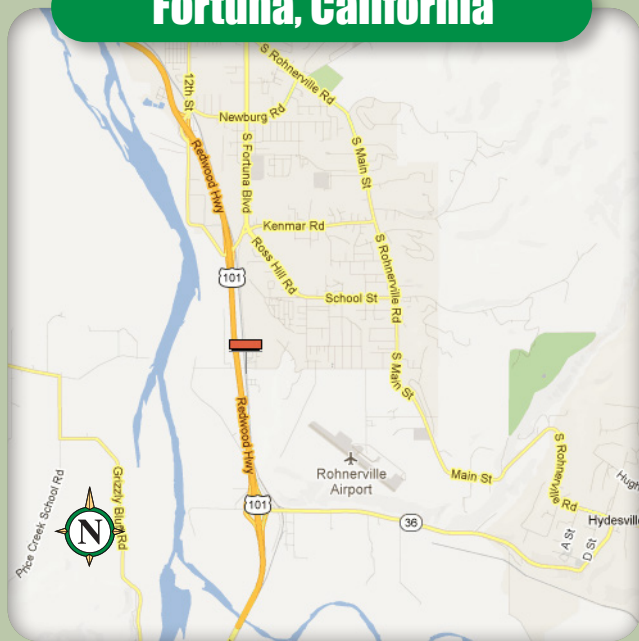

Available Bulletin

East side of Hwy 101, 0.35mi north of Hwy 36

Fortuna, California

L-A023 P-2

12' x 40' Bulletin

Facing	South
GPS Coordinates	40.560051, -124.146347
Illuminated	Yes
Impressions	44,732 / week

This new display will communicate to local area residents and all Highway 101 north bound travelers heading towards Fortuna, Eureka and all points north.

P.O. Box 7209 | Chico, CA 95927 | (530) 342-3235 | Fax: (530) 342-0712