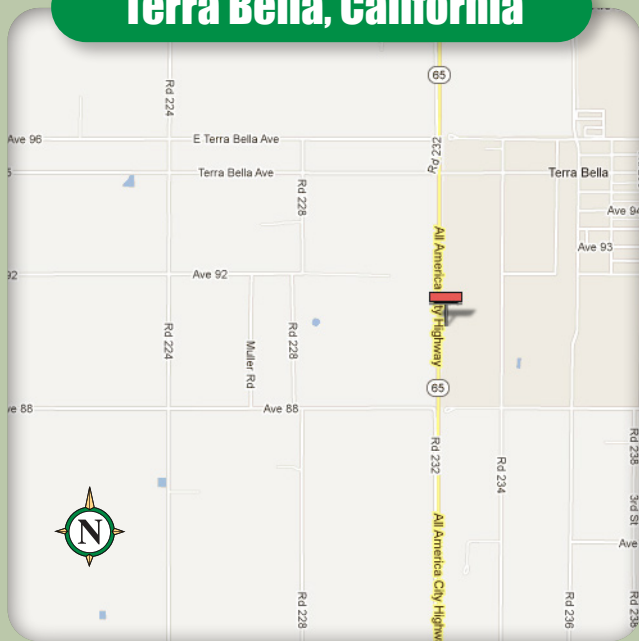

Available Bulletin

East side of Hwy 65, 4280' south of Ave 95

Terra Bella, California

L-A020 P-2

10' x 30' Bulletin

Facing	South
GPS Coordinates	35.950689, -119.053203
Illuminated	Yes
Impressions	32,198 / week

Communicates with travelers and residents of the east side of the valley as they travel between Bakersfield and Porterville, as well as other Tulare County communities.

P.O. Box 7209 | Chico, CA 95927 | (530) 342-3235 | Fax: (530) 342-0712