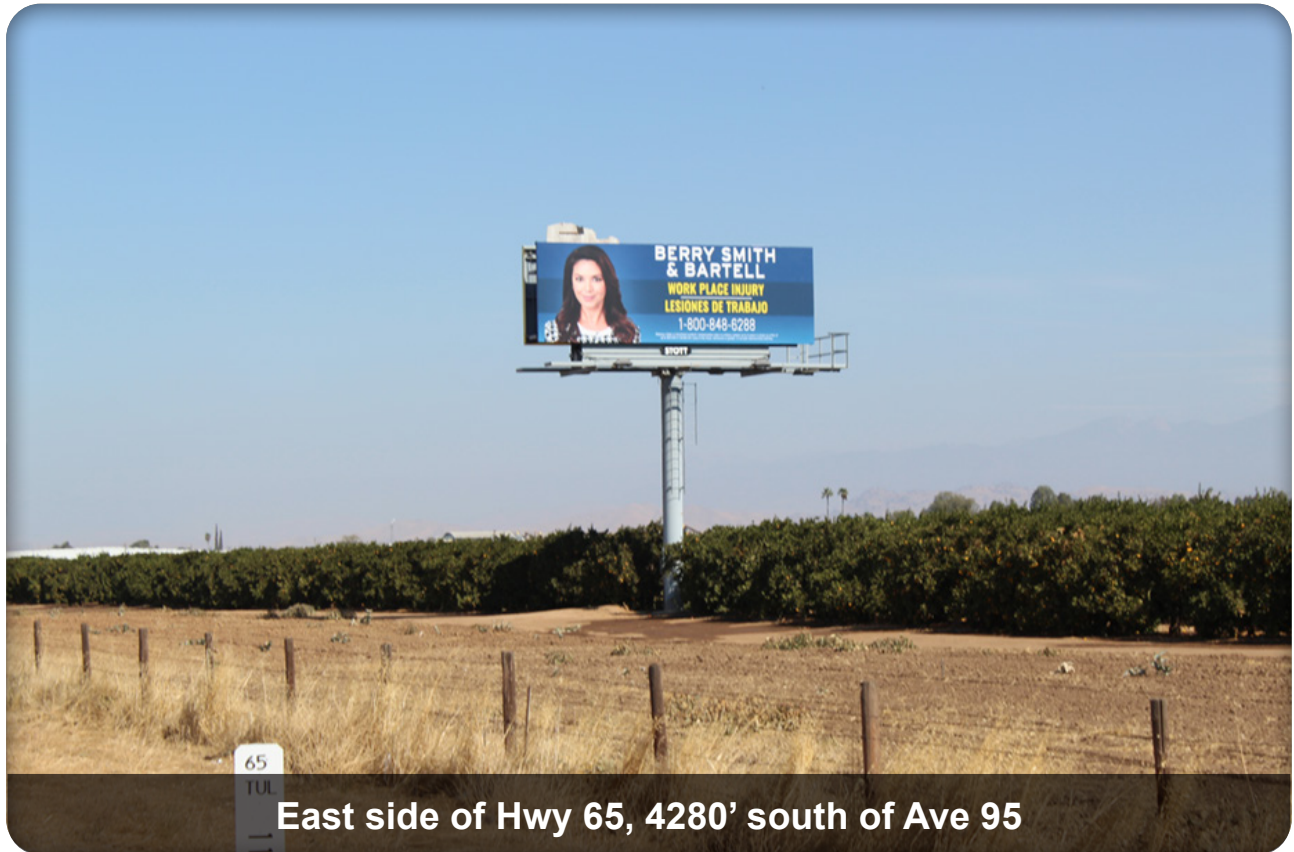

Available Bulletin

East side of Hwy 65, 4280' south of Ave 95

Terra Bella, California

L-A020 P-2

10' x 30' Bulletin

Facing	South
GPS Coordinates	35.950689, -119.053203
Illuminated	Yes
Impressions	32,198 / week

Communicates with travelers and residents of the east side of the valley as they travel between Bakersfield and Porterville, as well as other Tulare County communities.

P.O. Box 7209 | Chico, CA 95927 | (530) 342-3235 | Fax: (530) 342-0712