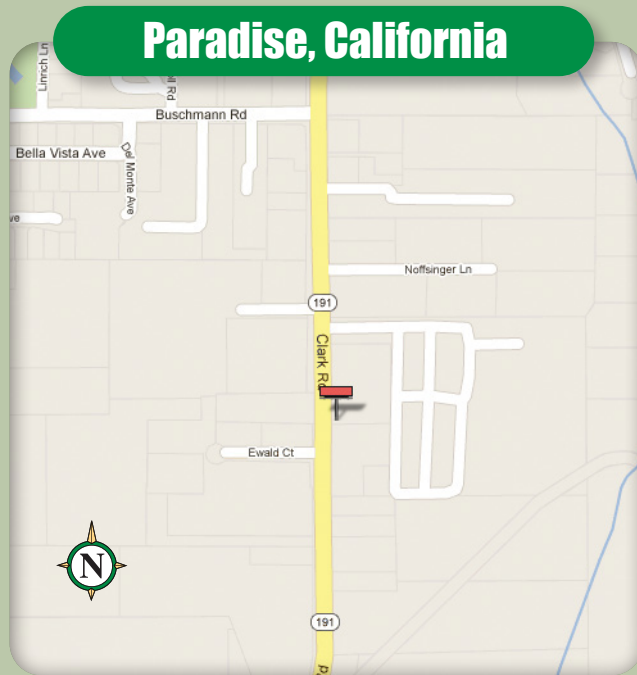

## Paradise, California

## L-A018 P-1

7' x 14' Bulletin

Facing	North
GPS Coordinates	39.744633, -121.607430
Illuminated	Yes
Impressions	18,782 / week

This display targets all drivers heading south on Clark Road from Paradise and is fully illuminated to reach both commuters and nighttime drivers.