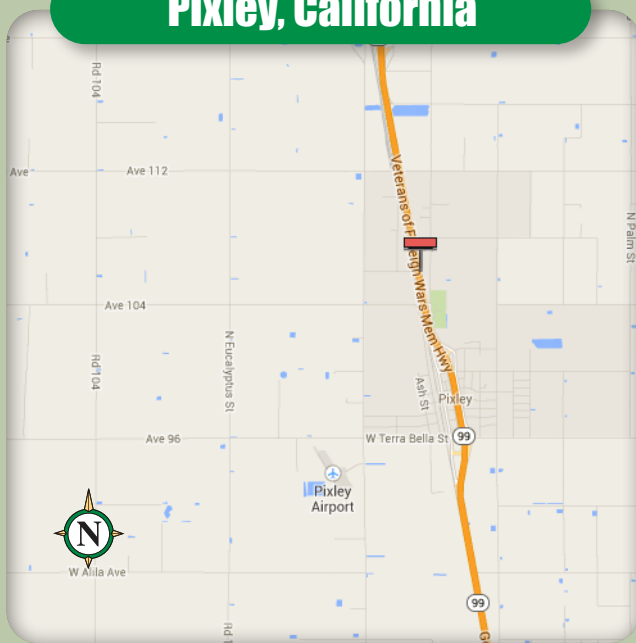

Available Bulletin

East side of Hwy 99, 1000' north of Ave 104

Pixley, California

L-A009 P-1 & P-2

14' x 48' Bulletin

Facing	North
GPS Coordinates	35.982285, -119.296349
Illuminated	Yes
Impressions	131,488 / week

This location faces thousands of people every day. Tourists, travelers, commuters, shoppers and truck drivers would all be exposed to the advertiser's message on a daily basis.

P.O. Box 7209 | Chico, CA 95927 | (530) 342-3235 | Fax: (530) 342-0712