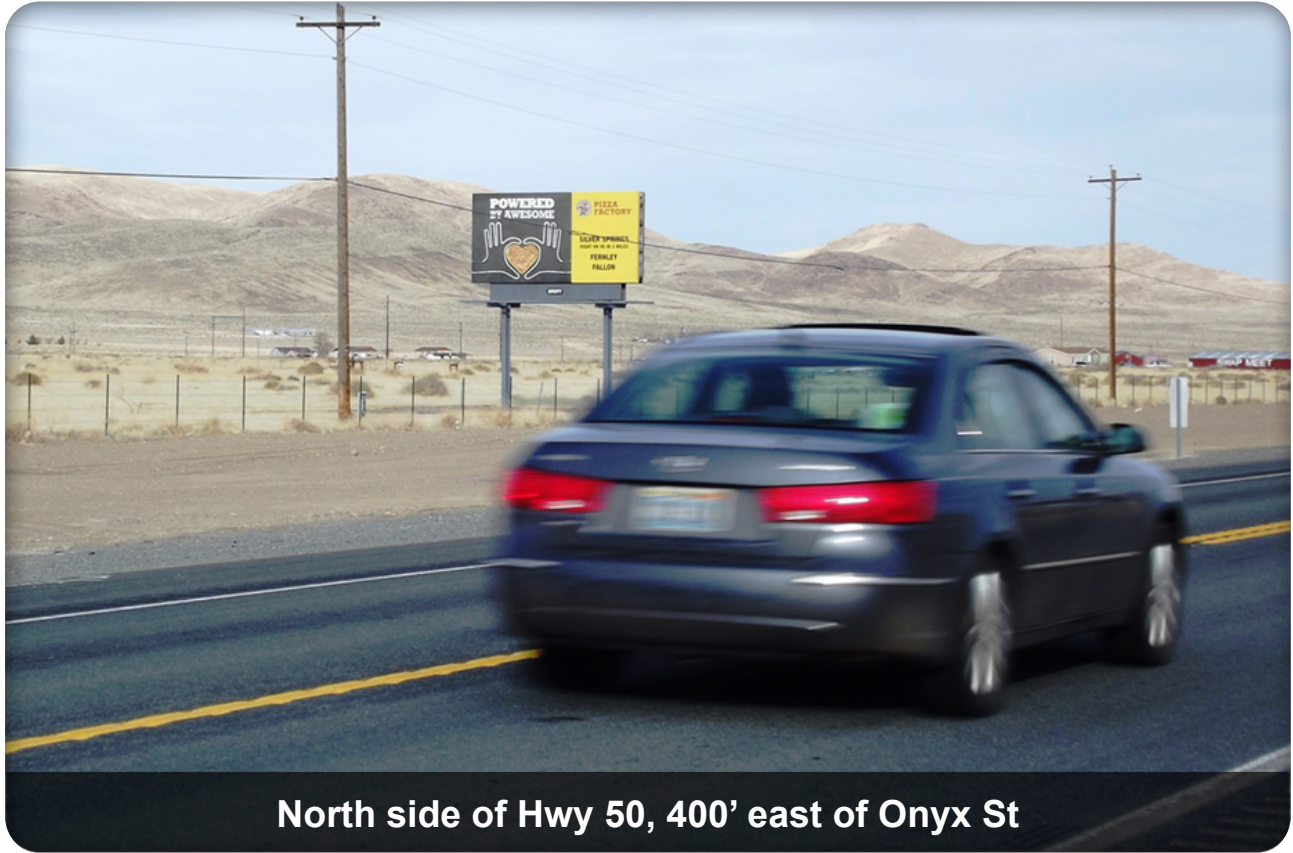

# Available Bulletin

North side of Hwy 50, 400' east of Onyx St

## Silver Springs, Nevada

## L-9915 P-1

10' x 20' Bulletin

Facing	West
GPS Coordinates	39.397717, -119.276535
Illuminated	No
Impressions	6,519 / week

This prominent display reads to all people traveling toward Silver Springs, Fallon and Fernley. This is a heavily traveled commuter corridor, and messages have the opportunity for great impact with repeat viewers.