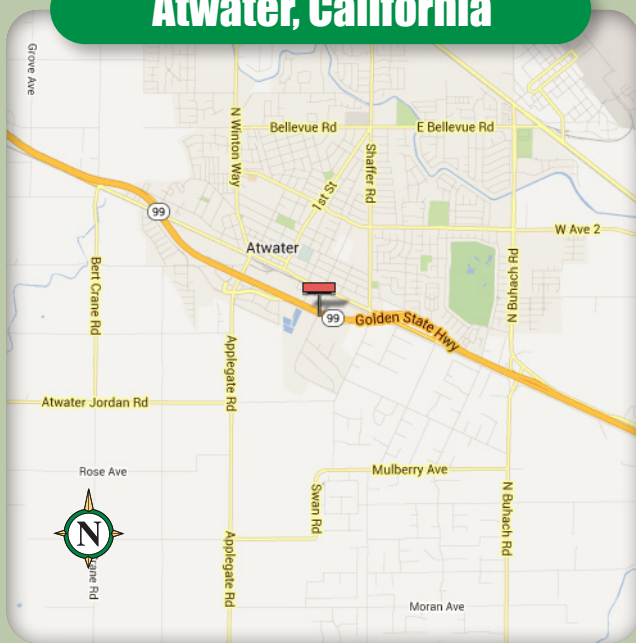

# Available Bulletin

West side of Hwy 99, 30' south of Industry Way

## Atwater, California

## L-9914 P-3 & P-4

14' x 48' Bulletin

Facing	North
GPS Coordinates	37.340332, -120.602753
Illuminated	Yes
Impressions	159,219 / week

This very prominent display reads to thousands of people every day. Six miles from Merced and centrally located between Fresno & Modesto.