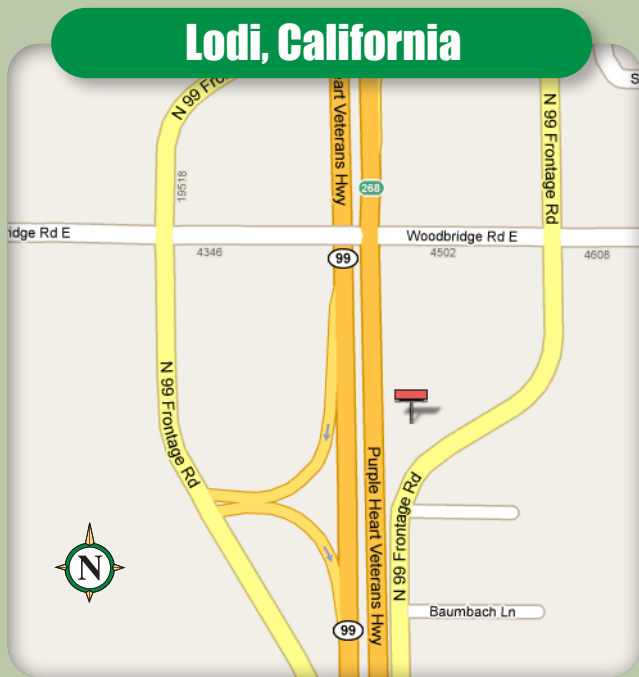

Available Bulletin

East side of Hwy 99, 480' south of Woodbridge Rd

L-9909 P-1 & P-2

12' x 40' Bulletin

Facing	South
GPS Coordinates	38.158932, -121.261284
Illuminated	Yes
Impressions	316,521 / week

This prominent display communicates with people heading north towards Galt and Elk Grove as well as the heavy volume of commuters traveling between Lodi and Sacramento.