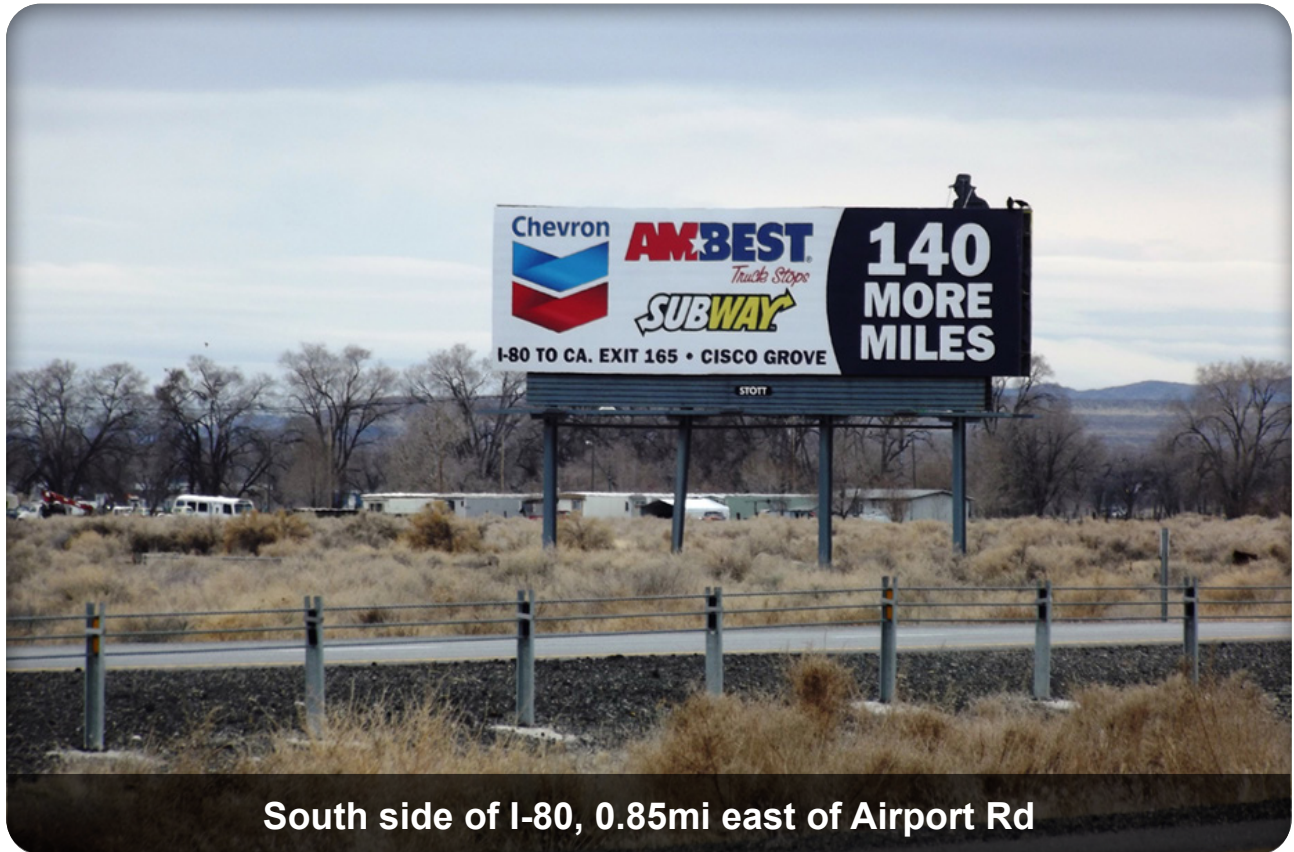

Available Bulletin

South side of I-80, 0.85mi east of Airport Rd

Lovelock, Nevada

L-9809 P-1 & P-2

14' x 48' Bulletin

Facing	East
GPS Coordinates	40.192833, -118.448067
Illuminated	Yes
Impressions	114,614 / 4 weeks

Beautiful display reads to all people approaching Lovelock along I-80 west bound. This includes drivers, tourists and the high volume of daily commuters.

P.O. Box 7209 | Chico, CA 95927 | (530) 342-3235 | Fax: (530) 342-0712