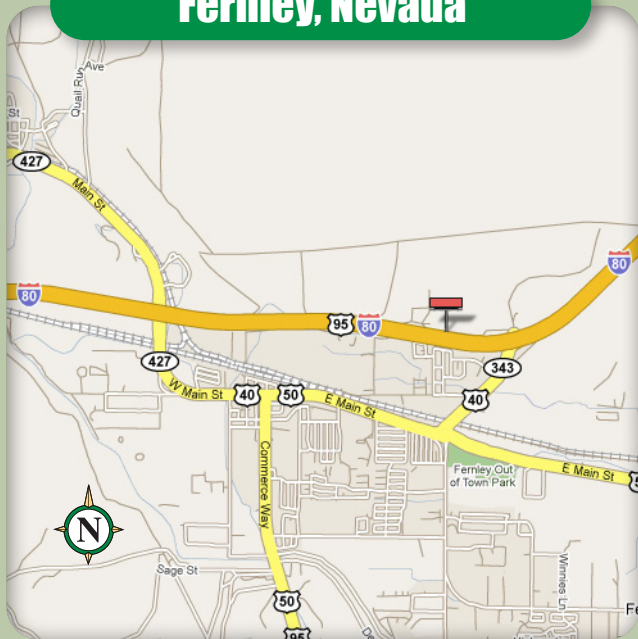

Available Bulletin

North side of I-80, 2000' west of E Fernley Exit

Fernley, Nevada

L-9808 P-1 & P-2

14' x 48' Bulletin

Facing	West
GPS Coordinates	39.614216, -119.226814
Illuminated	Yes
Impressions	60,625 / week

This prominent display communicates the advertisers message to all east bound travelers just prior to Fernley's eastern most freeway exit. Many services for both cars and trucks are located at this exit.