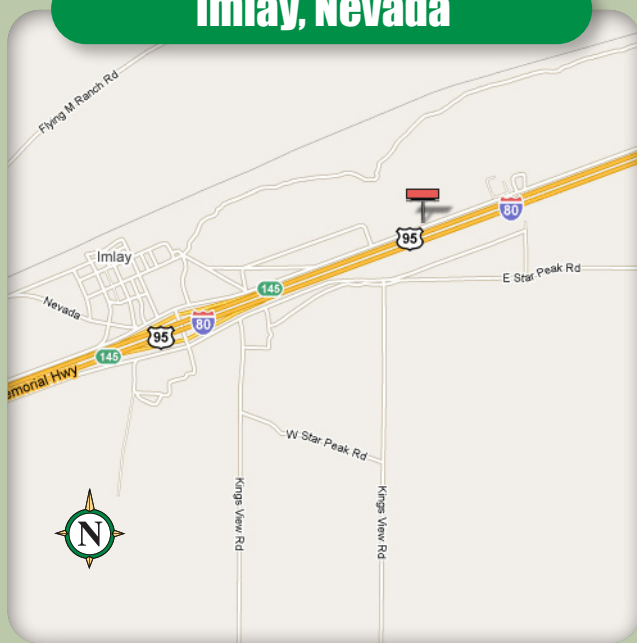

Available Bulletin

North side of I-80, 1mi east of Imlay Overcrossing

Imlay, Nevada

L-9801 P-3 & P-4

14' x 48' Bulletin

| | |
|-----------------|------------------------|
| Facing | East |
| GPS Coordinates | 40.662418, -118.129768 |
| Illuminated | Yes |
| Impressions | 141,823 / 4 weeks |

This very prominent, illuminated panel faces all westbound traffic heading along I-80 towards Lovelock, Fernley and then Reno / Sparks.

P.O. Box 7209 | Chico, CA 95927 | (530) 342-3235 | Fax: (530) 342-0712