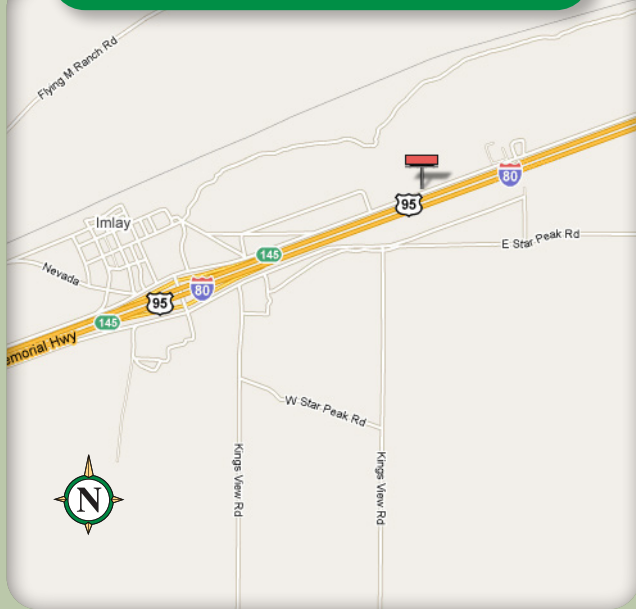

# Available Bulletin

North side of I-80, 1mi east of Imlay Overcrossing

## Imlay, Nevada

## L-9801 P-1 & P-2

14' x 48' Bulletin

Facing	West
GPS Coordinates	40.662418, -118.129768
Illuminated	Yes
Impressions	27,704 / week

This illuminated panel reads to all traffic heading towards Winnemucca along I-80 from the west / Reno side.