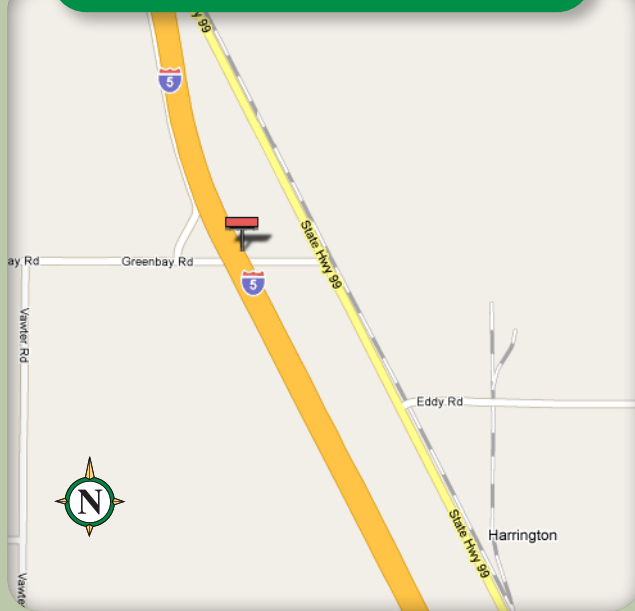

Available Bulletin

East side of I-5, 80' north of Green Bay Rd

Arbuckle, California

L-9713 P-1 & P-2

14' x 48' Bulletin

Facing	North
GPS Coordinates	38.966148, -122.025665
Illuminated	Yes
Impressions	98,109 / week

This fantastic I-5 display catches south bound traffic past Arbuckle as they head towards the Woodland and Sacramento areas.

P.O. Box 7209 | Chico, CA 95927 | (530) 342-3235 | Fax: (530) 342-0712

www.stottoutdoor.com