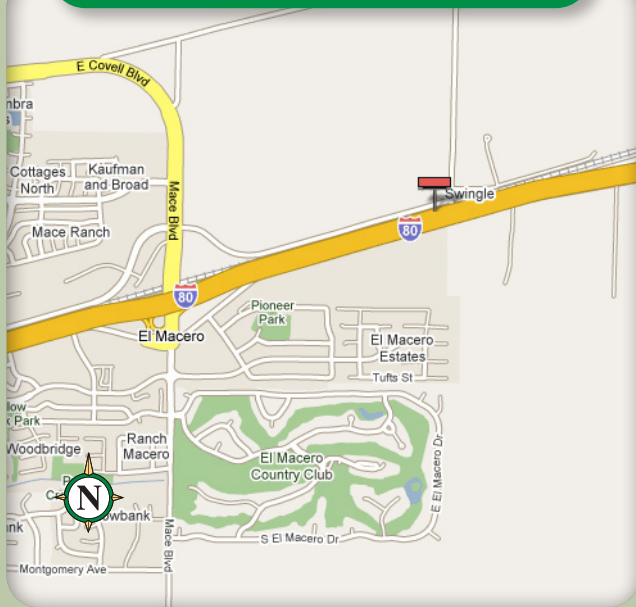

Available Bulletin

North side of I-80, 0.75mi east of Mace Blvd

Davis, California

L-9701 P-1

8' x 16' Bulletin

Facing	East
GPS Coordinates	38.557335, -121.676735
Illuminated	No
Impressions	297,009 / week

This spectacular display sits at eye-level and reads to all westbound traffic along the busy I-80 corridor heading towards the Bay Area.