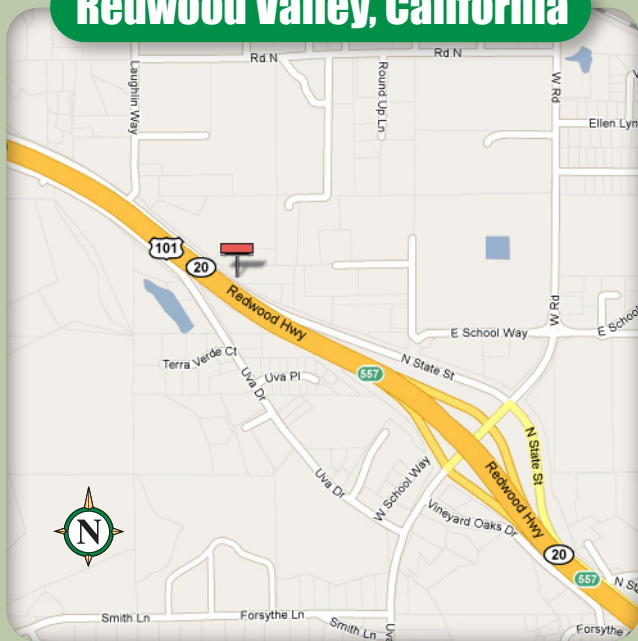

Available Bulletin

East side of Hwy 101, 2800' north of West Rd

Redwood Valley, California

L-9614 P-1

10' x 30' Bulletin

Facing	North
GPS Coordinates	39.266251, -123.230530
Illuminated	Yes
Impressions	32,567 / week

This display communicates to all south bound travelers heading toward the community of Ukiah and points south.

P.O. Box 7209 | Chico, CA 95927 | (530) 342-3235 | Fax: (530) 342-0712

www.stottoutdoor.com