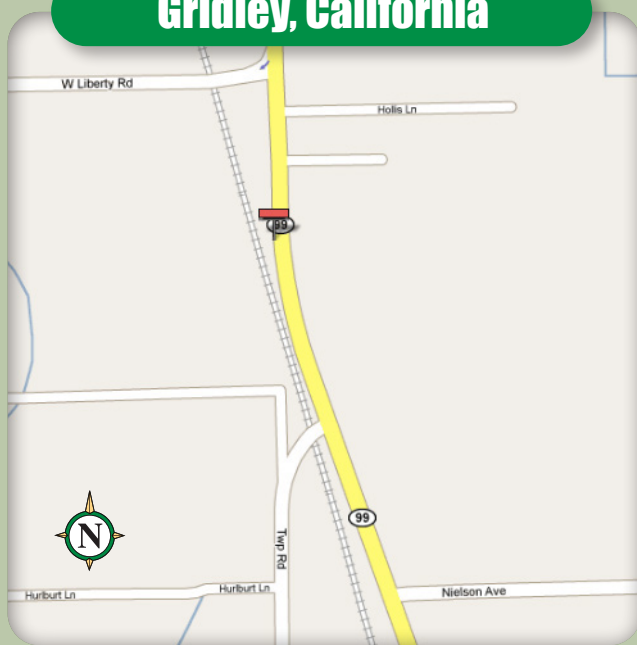

# Available Bulletin

West side of Hwy 99, 992' north of Township Rd

## Gridley, California

## L-9611 P-2

12' x 24' Bulletin

Facing	North
GPS Coordinates	39.346401, -121.687881
Illuminated	Yes
Impressions	67,690 / week

This prominent display communicates with travelers and commuters in the busy Highway 99 corridor as they depart Gridley to Yuba City and Sacramento.