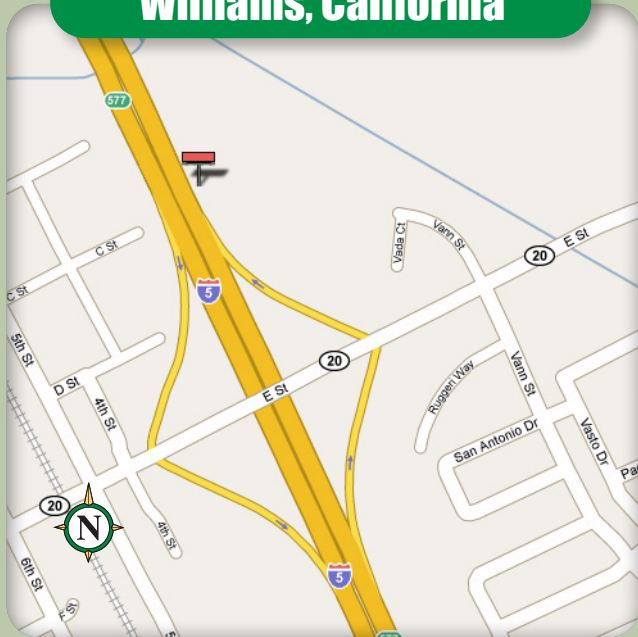

# Available Bulletin

East side of I-5, 1000' north of E St (Business 20) Overcrossing

## Williams, California

## L-9606 P-1

10' x 30' Bulletin

Facing	North
GPS Coordinates	39.159569, -122.145203
Illuminated	Yes
Impressions	52,337 / week

This prominent display reads to south bound I-5 traffic just prior to Williams central exit and its array of traveler oriented businesses. Communities south of the display are Woodland, Sacramento, Davis and the Bay Area.