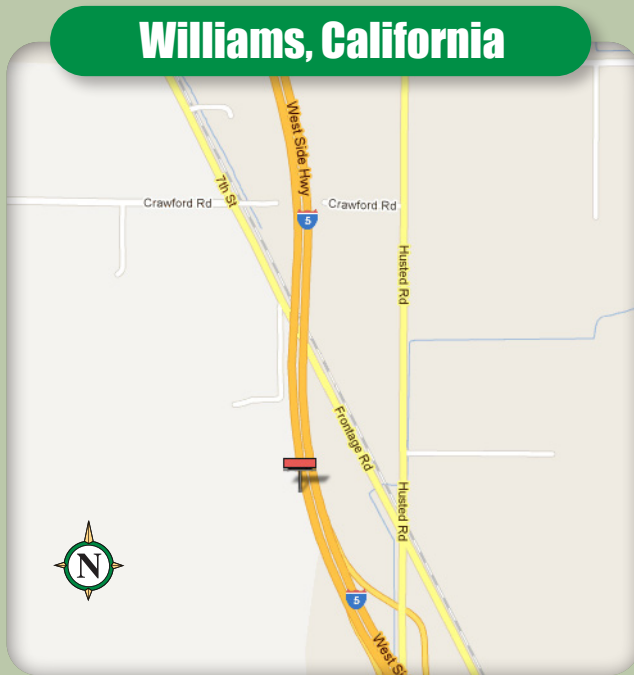

Available Bulletin

West side of I-5, 2000' north of Husted Rd

Williams, California

L-9507 P-2

10' x 30' Bulletin

Facing	North
GPS Coordinates	39.133781, -122.136200
Illuminated	No
Impressions	338,439 / 4 weeks

This prominent display reads to south bound I-5 traffic just prior to Williams central exit and its array of traveler oriented businesses. Communities south of the display are Woodland, Sacramento, Davis and the Bay Area.