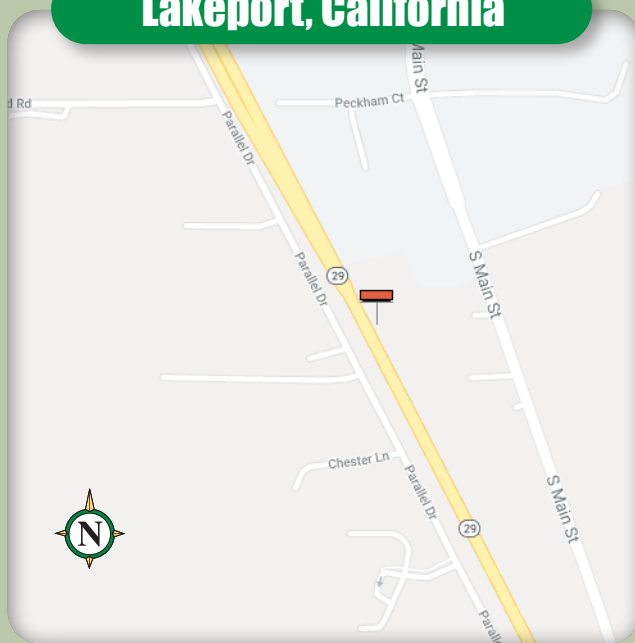

# Available Bulletin

East side of Hwy 29, 4000' south of Todd Rd Exit

## Lakeport, California

## L-9505 P-2

12' x 24' Bulletin

Facing	South
GPS Coordinates	39.022968, -122.916718
Illuminated	Yes
Impressions	49,784 / week

**STOTT**  
OUTDOOR ADVERTISING

P.O. Box 7209 | Chico, CA 95927 | (530) 342-3235 | Fax: (530) 342-0712