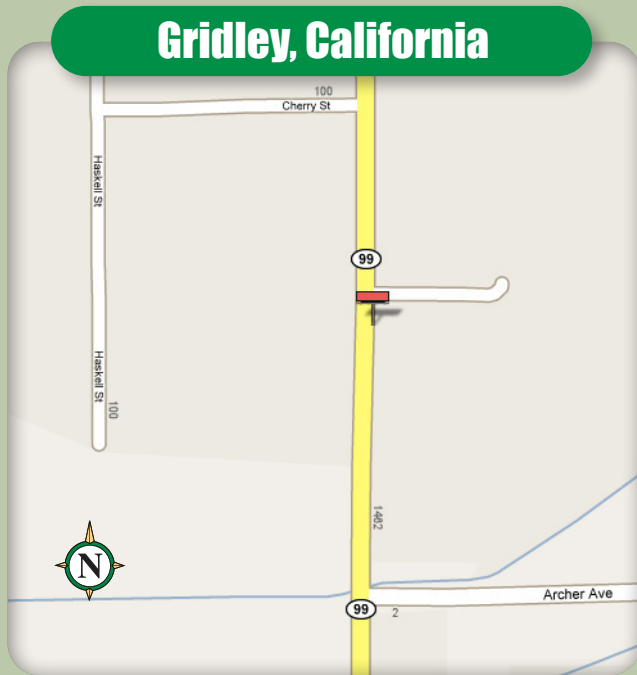

Available Bulletin

East side of Hwy 99, 650' north of Archer Ave

Gridley, California

L-9502 P-1

12' x 24' Bulletin

Facing	North
GPS Coordinates	39.359501, -121.687820
Illuminated	Yes
Impressions	50,160 / week

This is the only display located in the city of Gridley. It therefore communicates effectively with the residents of the city as well as south bound travelers and commuters.

STOTT
OUTDOOR ADVERTISING

P.O. Box 7209 | Chico, CA 95927 | (530) 342-3235 | Fax: (530) 342-0712