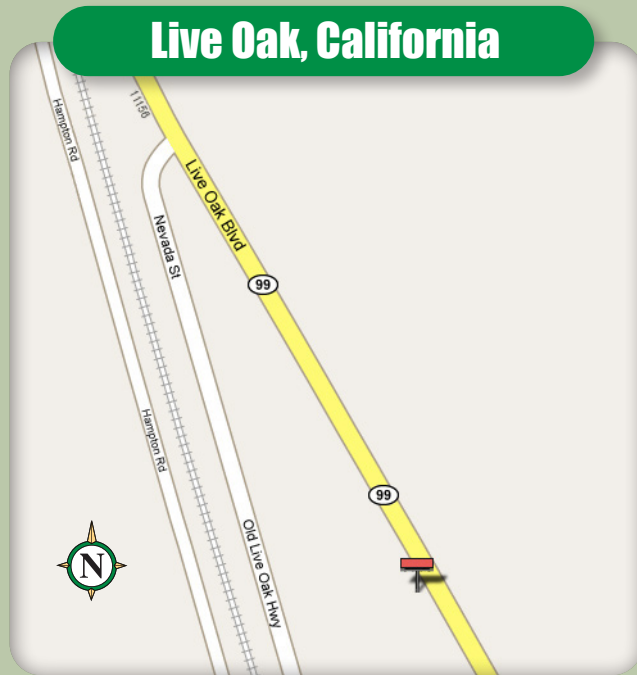

Available Bulletin

West side of Hwy 99, 1325' south of Nevada St

Live Oak, California

L-9408 P-1

12' x 24' Bulletin

Facing	South
GPS Coordinates	39.288715, -121.665283
Illuminated	Yes
Impressions	43,003 / week

This display communicates with residents and travelers northbound on Highway 99 in North Sutter County. Gridley and Chico lie to the north.

STOTT
OUTDOOR ADVERTISING

P.O. Box 7209 | Chico, CA 95927 | (530) 342-3235 | Fax: (530) 342-0712