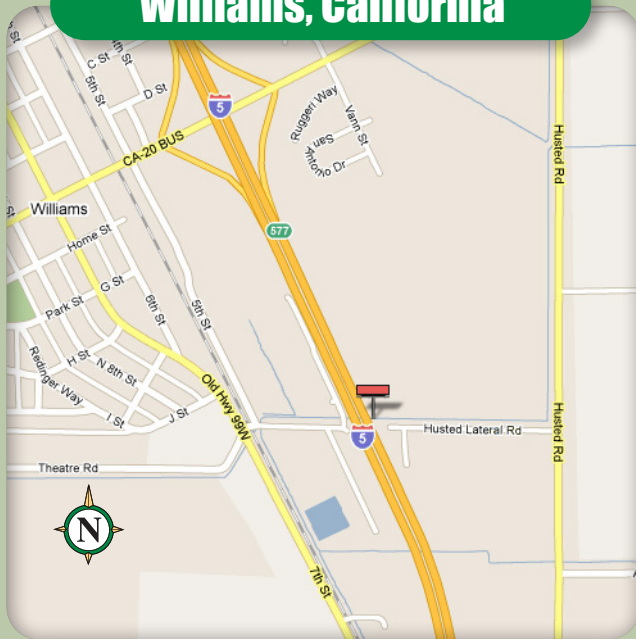

Available Bulletin

East side of I-5, 2000' south of E St Exit (Williams Central Exit)

Williams, California

L-9406 P-1

10' x 30' Bulletin

Facing	North
GPS Coordinates	39.148933, -122.138916
Illuminated	Yes
Impressions	80,805 / week

This spectacular I-5 display just south of Williams catches all southbound traffic heading towards Arbutle and Woodland. Its unobstructed view is fully illuminated at night as travelers head towards Sacramento about 50 miles south. I-5 South also leads towards Stockton, Modesto, Bakersfield and LA.