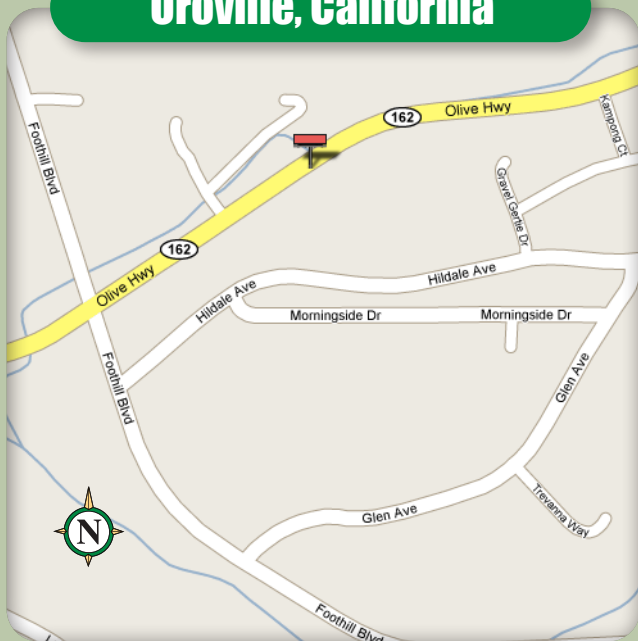

Available Bulletin

South side of Olive Hwy (Hwy 162), 1275' east of Foothill Blvd

Oroville, California

L-9312 P-1

8' x 16' Bulletin

Facing	East
GPS Coordinates	39.503235, -121.527802
Illuminated	No
Impressions	19,363 / week

This display communicates with traffic between Lake Oroville and the City of Oroville. This traffic includes those enjoying recreational opportunities as well as those living in the affluent areas surrounding the lake.