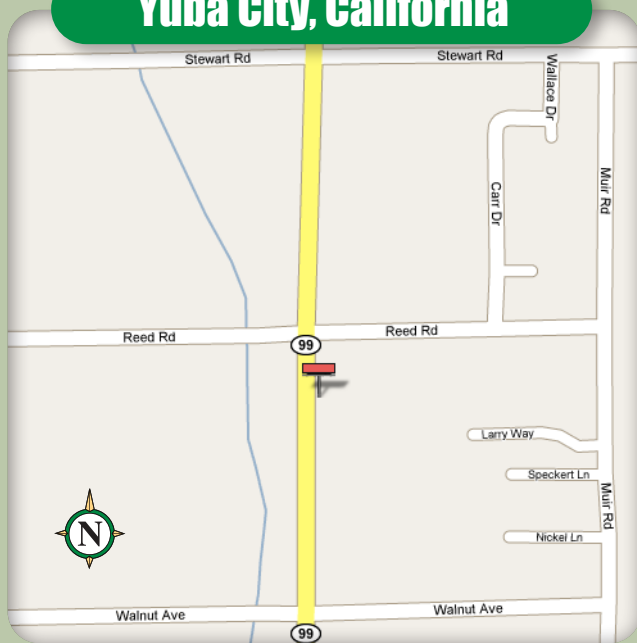

Available Bulletin

East side of Hwy 99, 300' south of Reed Rd

Yuba City, California

L-8502 P-1

10' x 12' Bulletin

Facing	North
GPS Coordinates	39.082699, -121.634636
Illuminated	No
Impressions	31,030 / week

This display communicates with south bound traffic shortly after they have left the community of Yuba City. This is a high volume commuter corridor carrying people to Sacramento from points north, such as Chico.