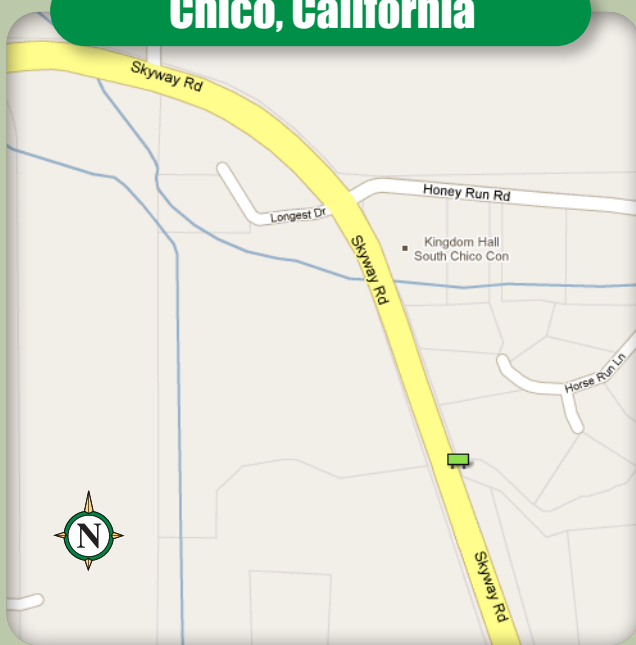

Available Bulletin

North side of Skyway, 1000' south of Honey Run Rd

Chico, California

L-8141 P-3

8' x 24' Bulletin

Facing	East
GPS Coordinates	39.708015, -121.772736
Illuminated	No
Impressions	97,141 / week

This fantastic display catches all travelers as they head into Chico, either commuting or coming from the Paradise area.

P.O. Box 7209 | Chico, CA 95927 | (530) 342-3235 | Fax: (530) 342-0712

www.stottoutdoor.com