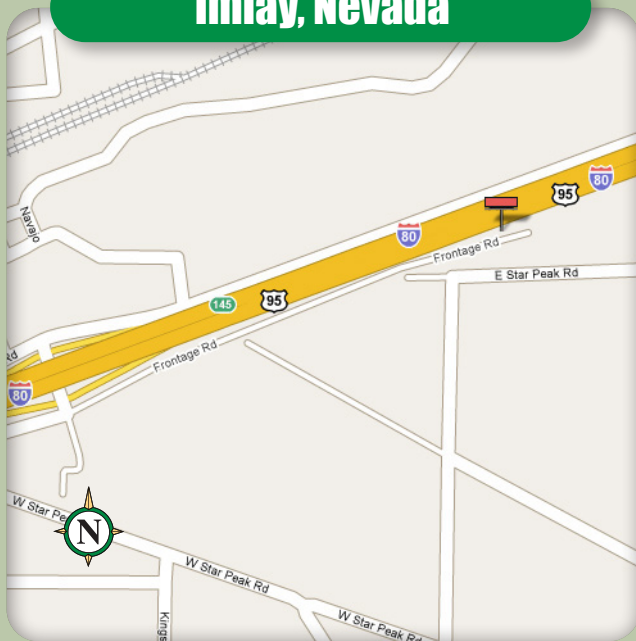

Available Bulletin

South side of I-80, 4300' east of Imlay Overcrossing

Imlay, Nevada

L-7006 P-3 & P-4

14' x 48' Bulletin

Facing	West
GPS Coordinates	40.660831, -118.131020
Illuminated	No
Impressions	23,894 / week

This display communicates to east bound traffic to Winnemucca and other points east.

P.O. Box 7209 | Chico, CA 95927 | (530) 342-3235 | Fax: (530) 342-0712

www.stottoutdoor.com