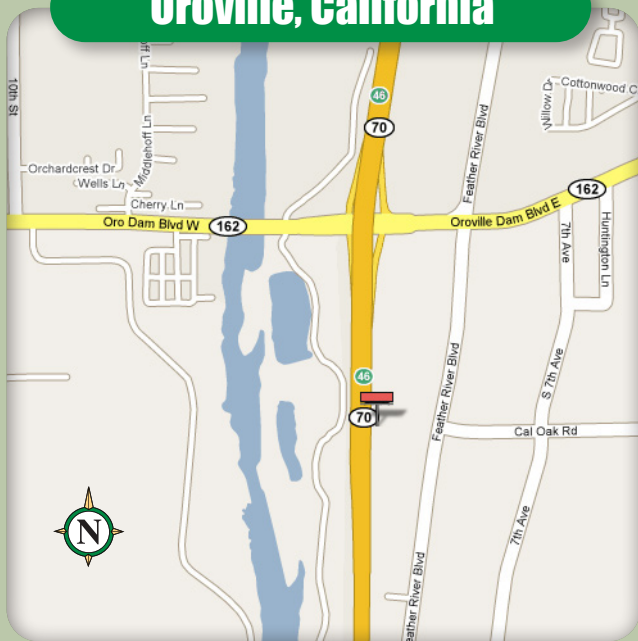

Available Bulletin

East side of Hwy 70, 2500' south of Oro Dam Blvd

Oroville, California

L-3155 P-1

12' x 40' Bulletin

Facing	South
GPS Coordinates	39.492733, -121.574837
Illuminated	Yes
Impressions	53,622 / week

This prominent display communicates your message to north bound Highway 70 traffic just prior to Oroville's primary exit and its vast array of services.

STOTT

OUTDOOR ADVERTISING

P.O. Box 7209 | Chico, CA 95927 | (530) 342-3235 | Fax: (530) 342-0712