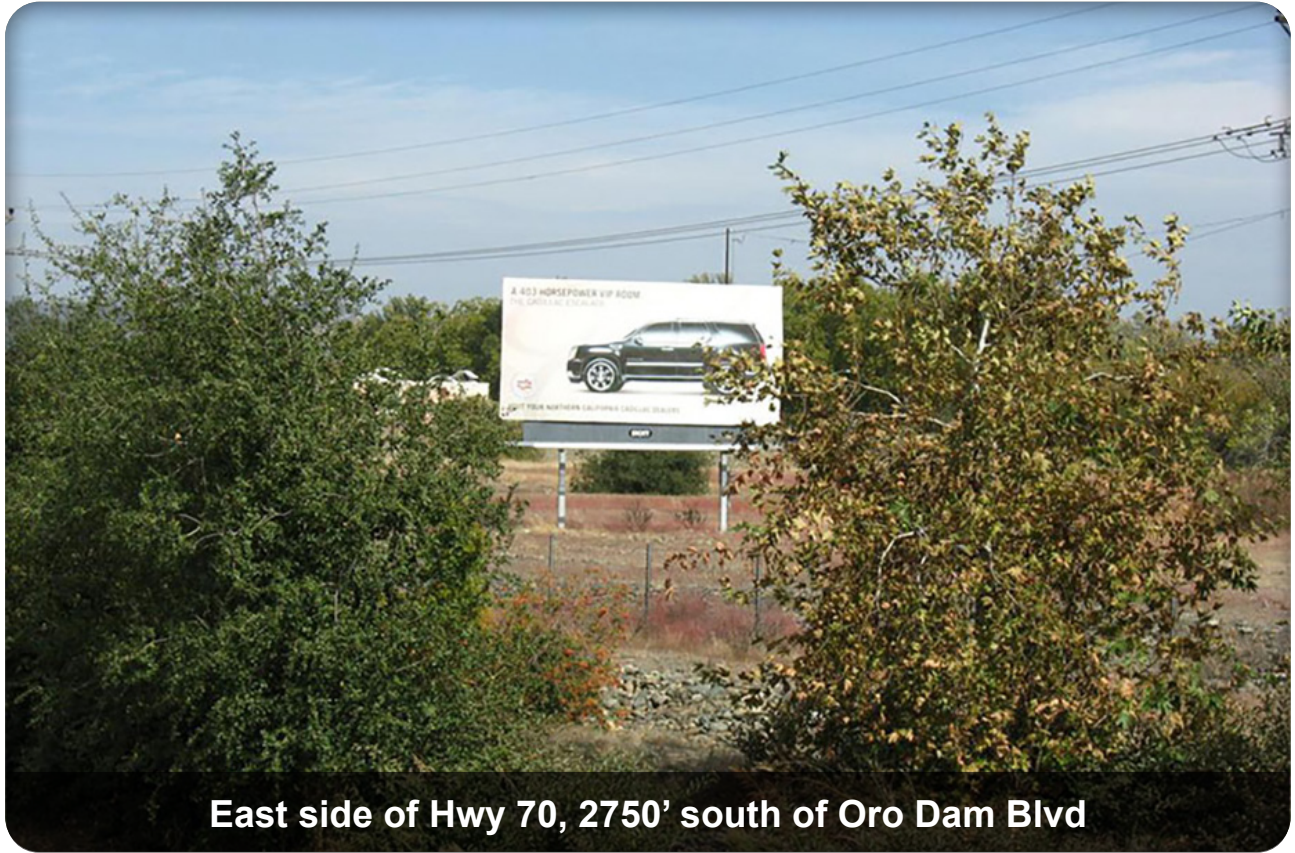

# Available Bulletin

East side of Hwy 70, 2750' south of Oro Dam Blvd

## Oroville, California

## L-3147 P-1

12' x 24' Bulletin

Facing	South
GPS Coordinates	39.492050, -121.574783
Illuminated	Yes
Impressions	46,290 / week

This display communicates with travelers and area residents traveling north on Highway 70 as they approach Oroville's primary commercial exit (Oro Dam Boulevard).