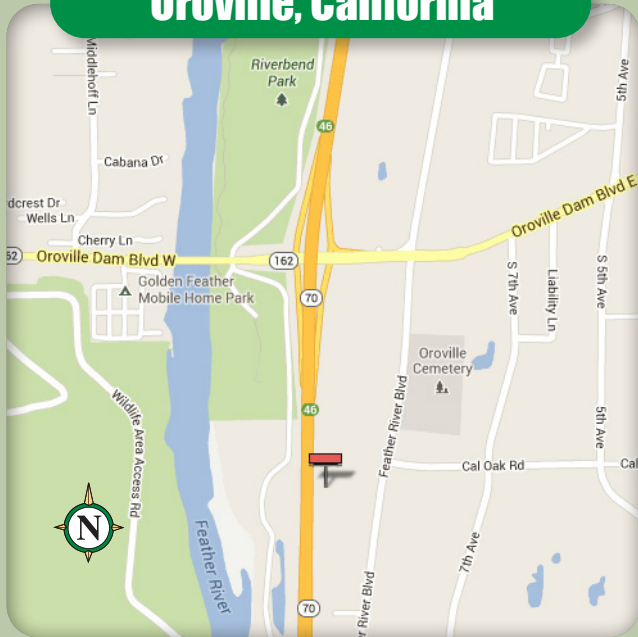

# Available Bulletin

East side of Hwy 70, 2750' south of Oro Dam Blvd

## Oroville, California

## L-3147 P-1

12' x 24' Bulletin

Facing	South
GPS Coordinates	39.492050, -121.574783
Illuminated	Yes
Impressions	46,290 / week

This display communicates with travelers and area residents traveling north on Highway 70 as they approach Oroville's primary commercial exit (Oro Dam Boulevard).