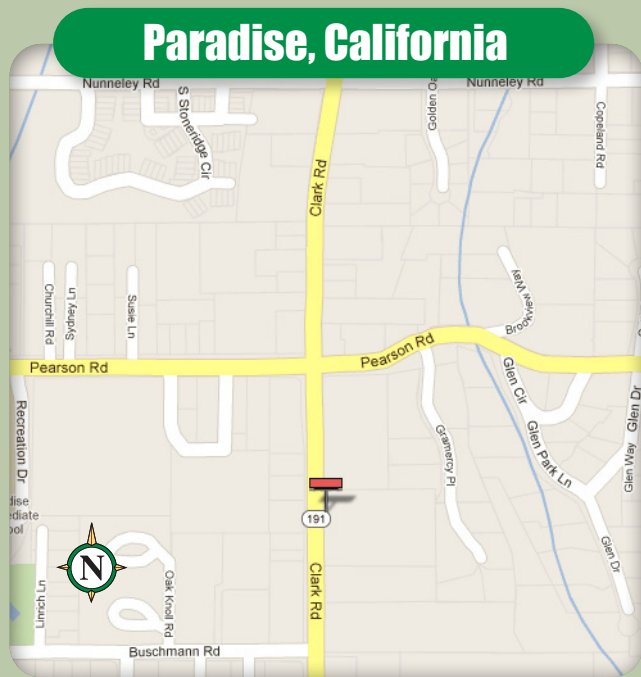

Available Bulletin

East side of Clark Rd, 400' south of Pearson

L-2207 P-1

10' x 20' Bulletin

Facing	South
GPS Coordinates	39.750351, -121.607552
Illuminated	Yes
Impressions	81,454 / week

This display is located on Clark Road in Paradise and catches traffic heading north into town. In a market that is difficult to get good exposure, this display has a long approach and is unobstructed.