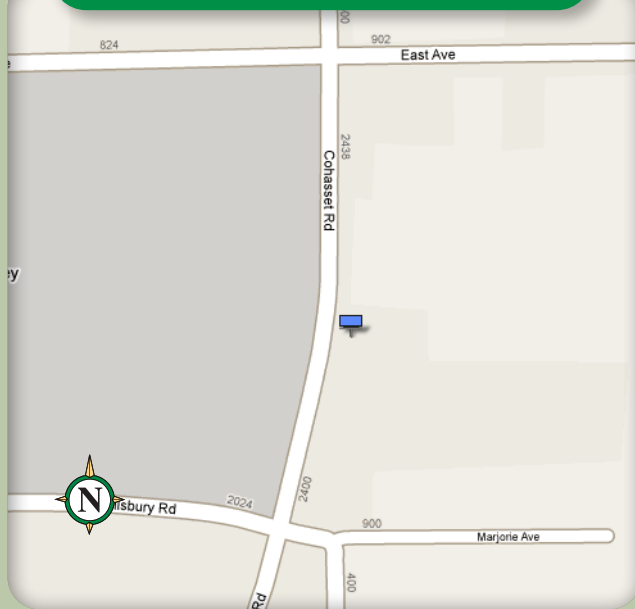

Available Bulletin

East side of Cohasset Rd, 750' south of East Ave

Chico, California

L-1822 P-2

12' x 24' Bulletin

Facing	North
GPS Coordinates	39.759068, -121.843269
Illuminated	Yes
Impressions	90,084 / week

This prominent bulletin is located on one of Butte County's busiest surface streets. Repetitively drive home your message to the thousands of area residents traveling this corridor.

P.O. Box 7209 | Chico, CA 95927 | (530) 342-3235 | Fax: (530) 342-0712