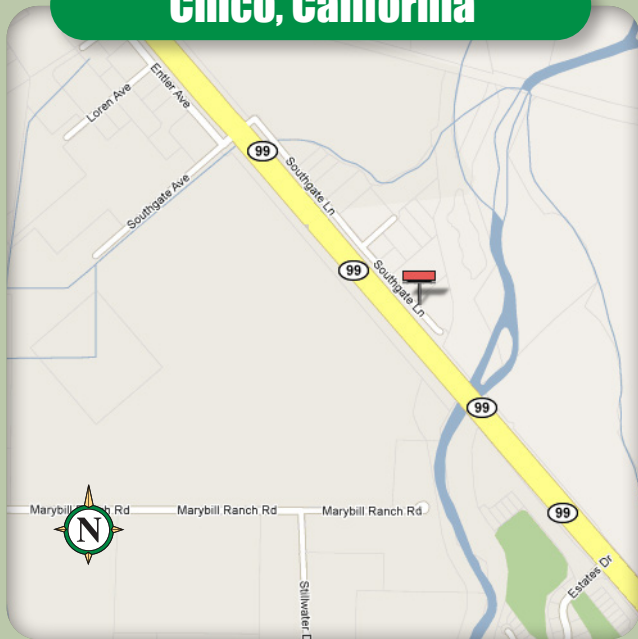

Available Bulletin

East side of Hwy 99, 0.5mi south of Southgate Ln

Chico, California

L-1550 P-1 & P-2

14' x 48' Bulletin

Facing	South
GPS Coordinates	39.696667, -121.779770
Illuminated	Yes
Impressions	132,611 / week

This strategically located display catches north bound Highway 99 travelers as they head into Chico from areas south.

P.O. Box 7209 | Chico, CA 95927 | (530) 342-3235 | Fax: (530) 342-0712

www.stottoutdoor.com