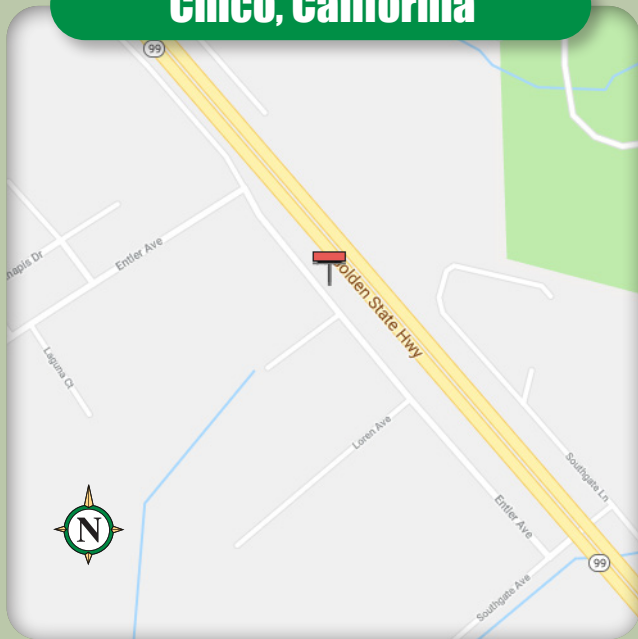

# Available Bulletin

West side of Hwy 99, 0.2mi north of Southgate Ln

## Chico, California

## L-1546 P-3 & P-4

14' x 48' Bulletin

Facing	North
GPS Coordinates	39.704350, -121.789864
Illuminated	Yes
Impressions	904,404 / 4 weeks