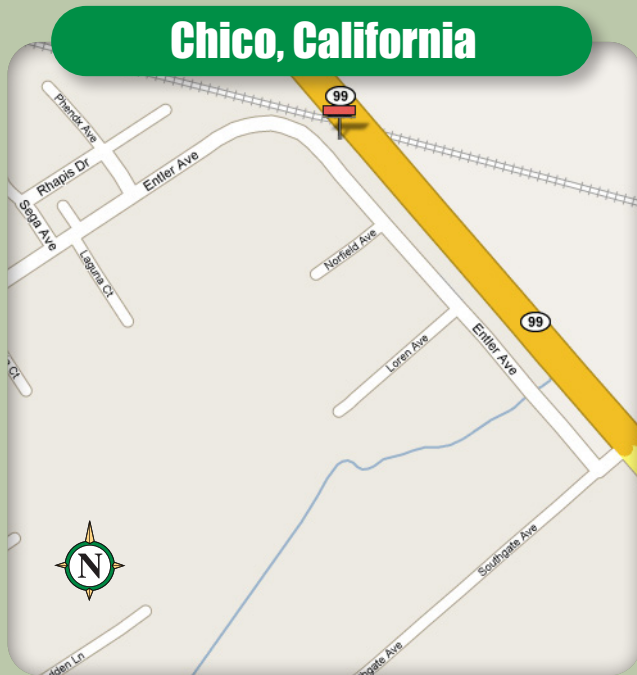

# Available Bulletin

West side of Hwy 99, 0.35mi north of Southgate Ln

## L-1542 P-1 & P-2

14' x 48' Bulletin

Facing	South
GPS Coordinates	39.705032, -121.790619
Illuminated	Yes
Impressions	175,769 / week

Perhaps the most prominent display reading to north bound traffic of Highway 99 just south of Chico. This busy route carries both travelers and Butte County commuters.