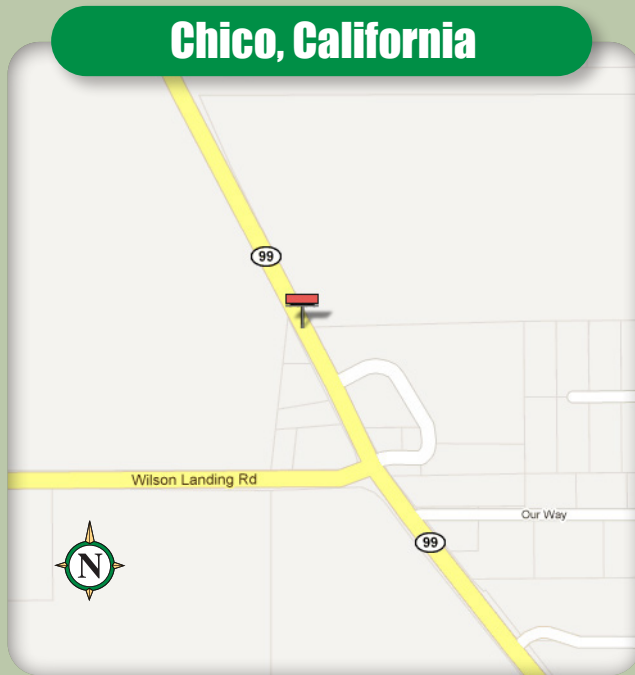

# Available Bulletin

East side of Hwy 99, 750' north of Wilson Landing Rd

## Chico, California

## L-1518 P-1

10'6" x 40' Bulletin

|                 |                        |
|-----------------|------------------------|
| Facing          | North                  |
| GPS Coordinates | 39.798817, -121.904053 |
| Illuminated     | Yes                    |
| Impressions     | 49,568 / week          |

This unobstructed eye-level board captures drivers entering into North Chico. It is illuminated and has a long read time.

**STOTT**  
OUTDOOR ADVERTISING

P.O. Box 7209 | Chico, CA 95927 | (530) 342-3235 | Fax: (530) 342-0712