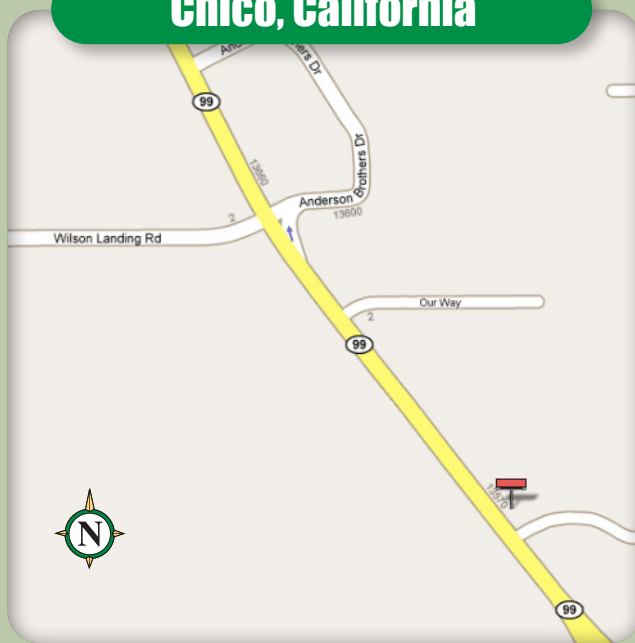

Available Bulletin

East side of Hwy 99, 350' south of Wilson Landing Rd

Chico, California

L-1513 P-3

12' x 24' Bulletin

Facing	South
GPS Coordinates	39.794949, -121.900597
Illuminated	Yes
Impressions	64,428 / week

This display communicates with area residents and travelers as they leave Chico toward Los Molinos, Corning, Red Bluff and points north.

P.O. Box 7209 | Chico, CA 95927 | (530) 342-3235 | Fax: (530) 342-0712