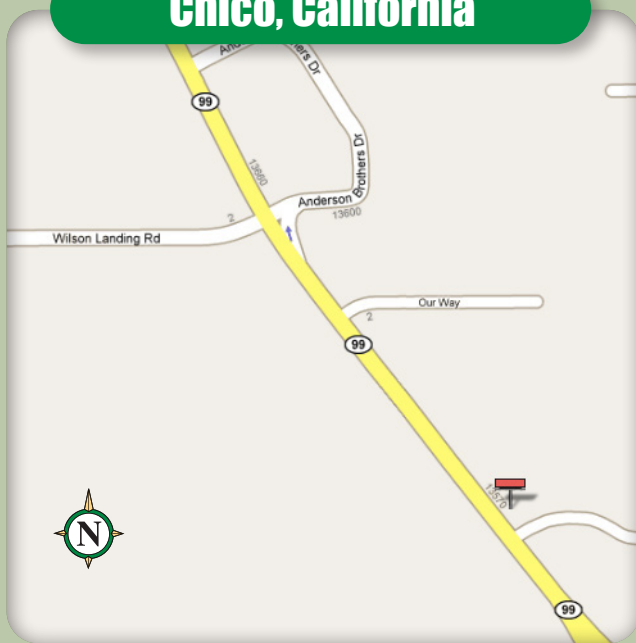

Available Bulletin

East side of Hwy 99, 350' south of Wilson Landing Rd

Chico, California

L-1513 P-1 & P-2

14' x 48' Bulletin

Facing	North
GPS Coordinates	39.794949, -121.900597
Illuminated	Yes
Impressions	65,645 / week

This display communicates with commuters and travelers as they enter the Chico area from Corning, Red Bluff and points north.

P.O. Box 7209 | Chico, CA 95927 | (530) 342-3235 | Fax: (530) 342-0712

www.stottoutdoor.com