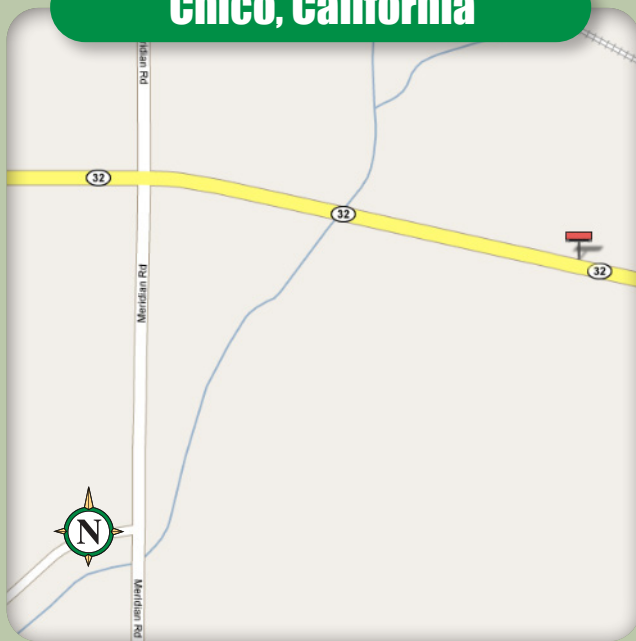

# Available Bulletin

North side of Hwy 32, 2680' east of Meridian

## Chico, California

## L-1108 P-2

10' x 20' Bulletin

Facing	East
GPS Coordinates	39.751999, -121.909866
Illuminated	Yes
Impressions	47,352 / week

As travelers are heading from Chico towards Orland on Highway 32, this fantastic unit catches all west bound traffic. It is one of the last billboards seen before leaving Chico.