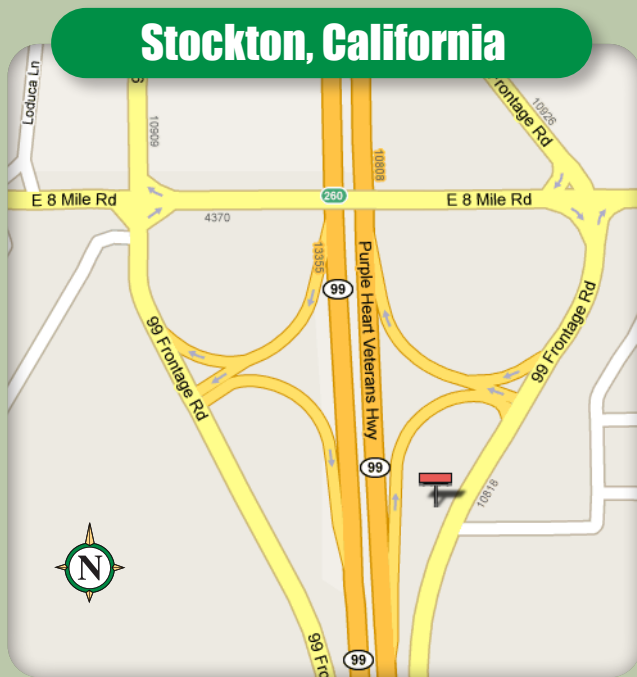

Available Bulletin

East side of Hwy 99, 0.14mi south of Eight Mile Rd

Stockton, California

L-1007 P-1

12' x 36' Bulletin

Facing	North
GPS Coordinates	38.055382, -121.258751
Illuminated	Yes
Impressions	174,052 / week

This display communicates with a large volume of traffic entering the Stockton area including many commuters and people seeking traveler-oriented services.

P.O. Box 7209 | Chico, CA 95927 | (530) 342-3235 | Fax: (530) 342-0712