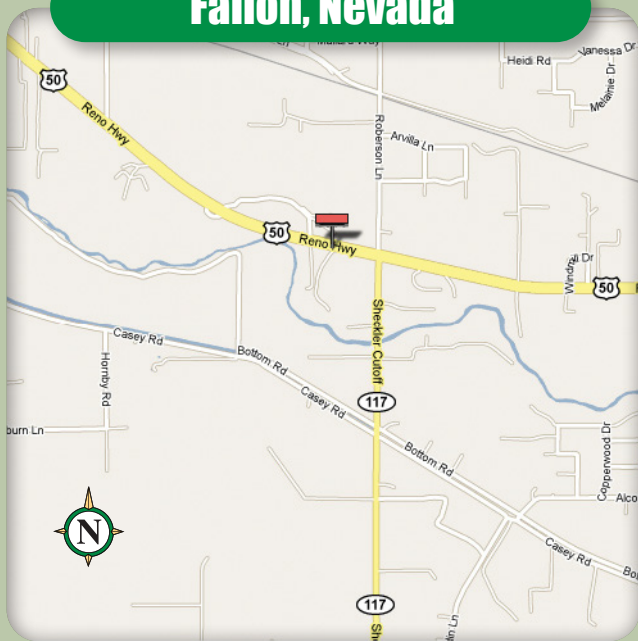

Available Bulletin

North side of Hwy 50, 150' east of Roberson Ln

Fallon, Nevada

L-1005 P-1

7' x 20' Bulletin

Facing	West
GPS Coordinates	39.487369, -118.875187
Illuminated	No
Impressions	24,893 / week

This very prominent location reads to all people entering the Fallon market area. This includes hundreds of commuters and shoppers every day.