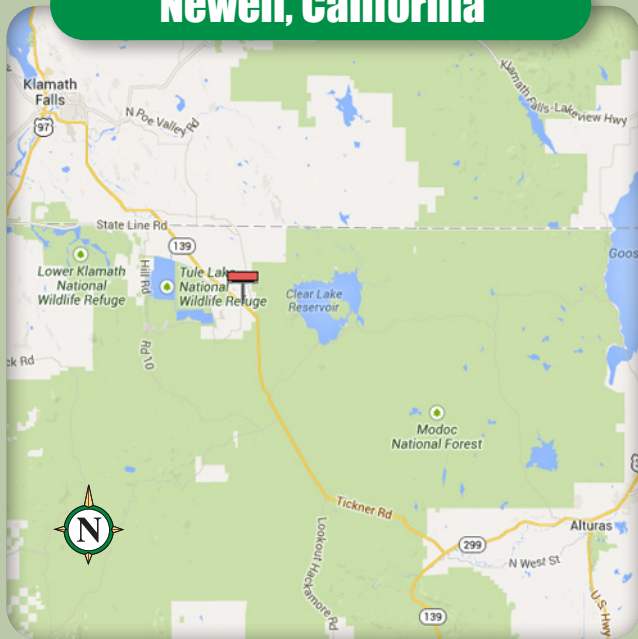

Available Bulletin

East side of Hwy 139, 800' north of County Rd 140

Newell, California

L-1003 P-1

10' x 40' Bulletin

Facing	South
GPS Coordinates	41.865749, -121.341866
Illuminated	Yes
Impressions	6,646 / week

Highway 139 is the major East-West traffic artery carrying traffic from Reno/Susanville/Alturas to Klamath Falls/Bend.

P.O. Box 7209 | Chico, CA 95927 | (530) 342-3235 | Fax: (530) 342-0712

www.stottoutdoor.com