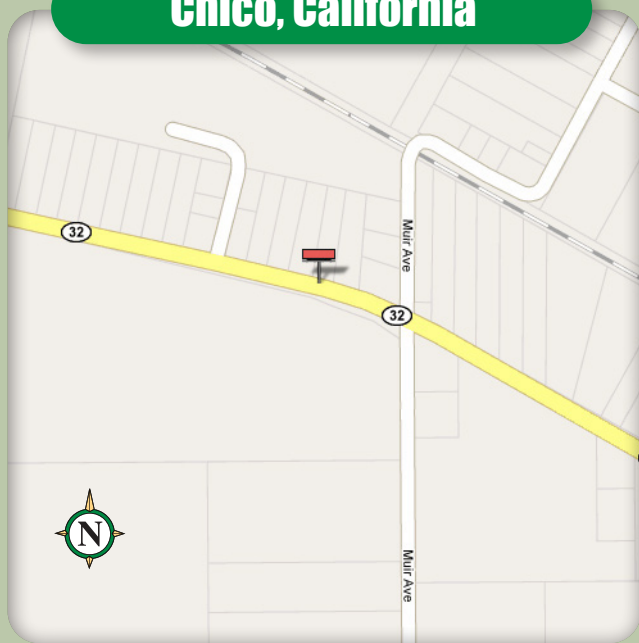

Available Bulletin

North side of Hwy 32, 230' west of Muir Ave

Chico, California

L-0906 P-2

10' x 30' Bulletin

Facing	East
GPS Coordinates	39.751049, -121.904831
Illuminated	Yes
Impressions	51,024 / week

This spectacular new unit is brightly illuminated for night travelers and catches all outbound traffic on Highway 32 heading towards Orland and I-5.