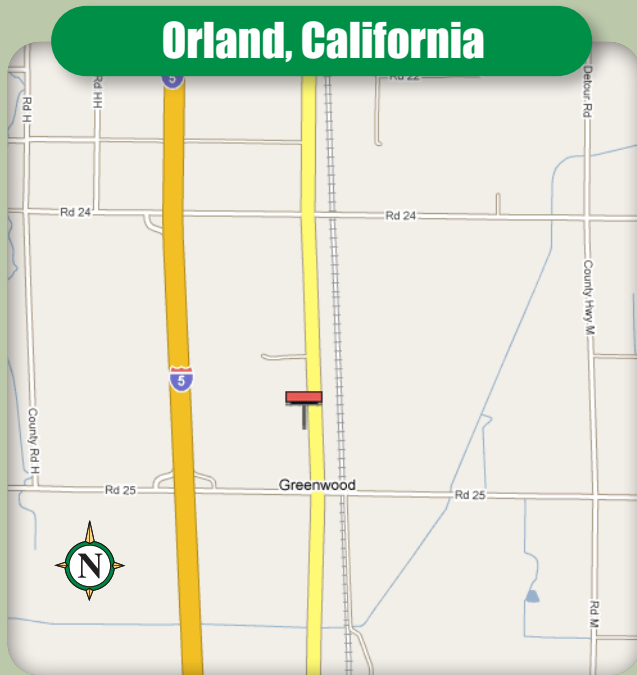

# Available Bulletin

West side of Hwy 99, 850' north of County Rd 25

## Orland, California

## L-0903 P-1

10' x 20' Bulletin

Facing	South
GPS Coordinates	39.699150, -122.196800
Illuminated	No
Impressions	4,544 / week

This new board sits on 6th Street (Highway 99) catching all local and traveling drivers as they enter into Orland from the south.