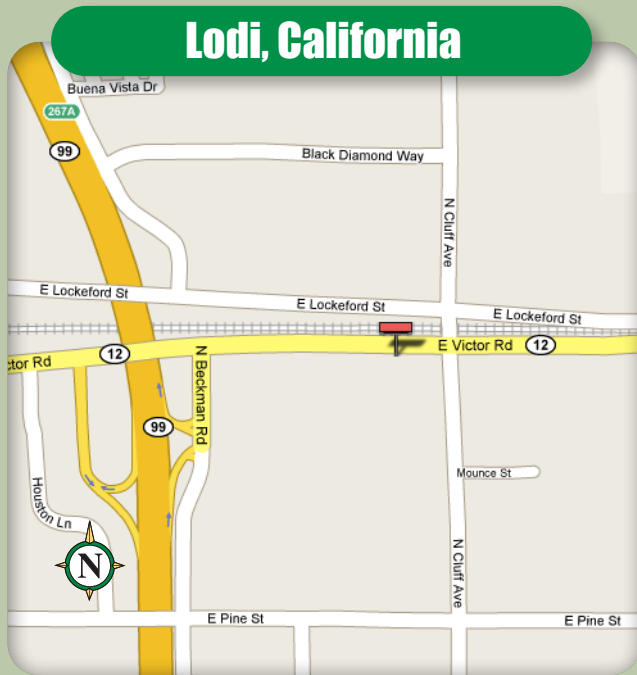

Available Bulletin

South side of Hwy 12 (Victor Rd), 220' west of Cluff Ave

L-0802 P-2

10'6" x 36' Bulletin

Facing	West
GPS Coordinates	38.137466, -121.253502
Illuminated	Yes
Impressions	42,786 / week

This prominent display communicates with Lodi area commuters in a busy commercial corridor.