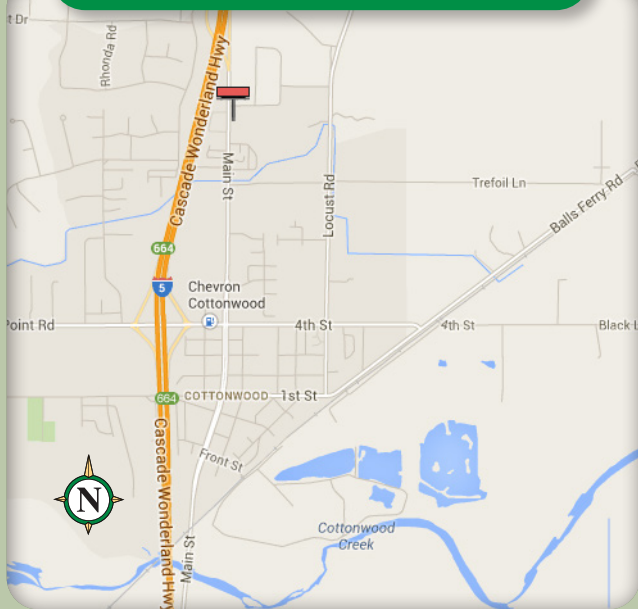

Available Bulletin

East side of Hwy 273 (Main St), 1175' north of Trefoil Ln

Cottonwood, California

L-0719 P-2

12' x 36' Bulletin

Facing	South
GPS Coordinates	40.399734, -122.280418
Illuminated	Yes
Impressions	30,712 / week

This display communicates with travelers that have left I-5 to obtain services as well as the residents of the Cottonwood area. Cottonwood is a commercial area serving residents of rural southern Shasta County.