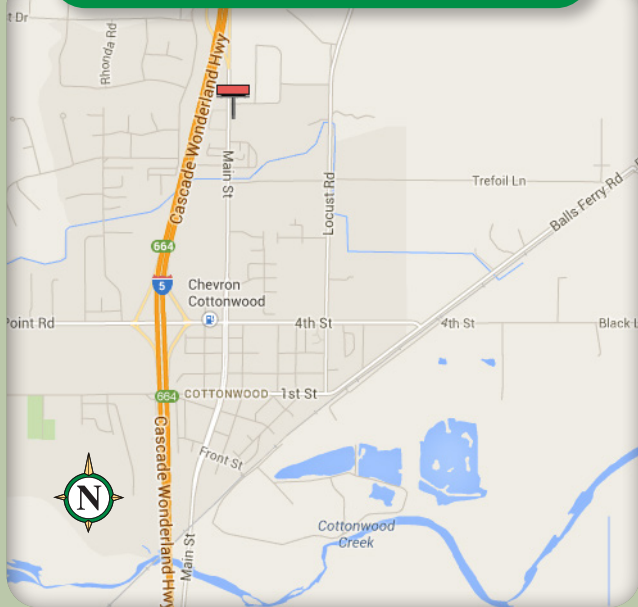

# Available Bulletin

East side of Hwy 273 (Main St), 1175' north of Trefoil Ln

## Cottonwood, California

## L-0719 P-1

12' x 36' Bulletin

Facing	North
GPS Coordinates	40.399734, -122.280418
Illuminated	Yes
Impressions	15,286 / week

This display communicates with travelers that have left I-5 to obtain services as well as the residents of the Cottonwood area. Cottonwood is a commercial area serving residents of rural southern Shasta County.